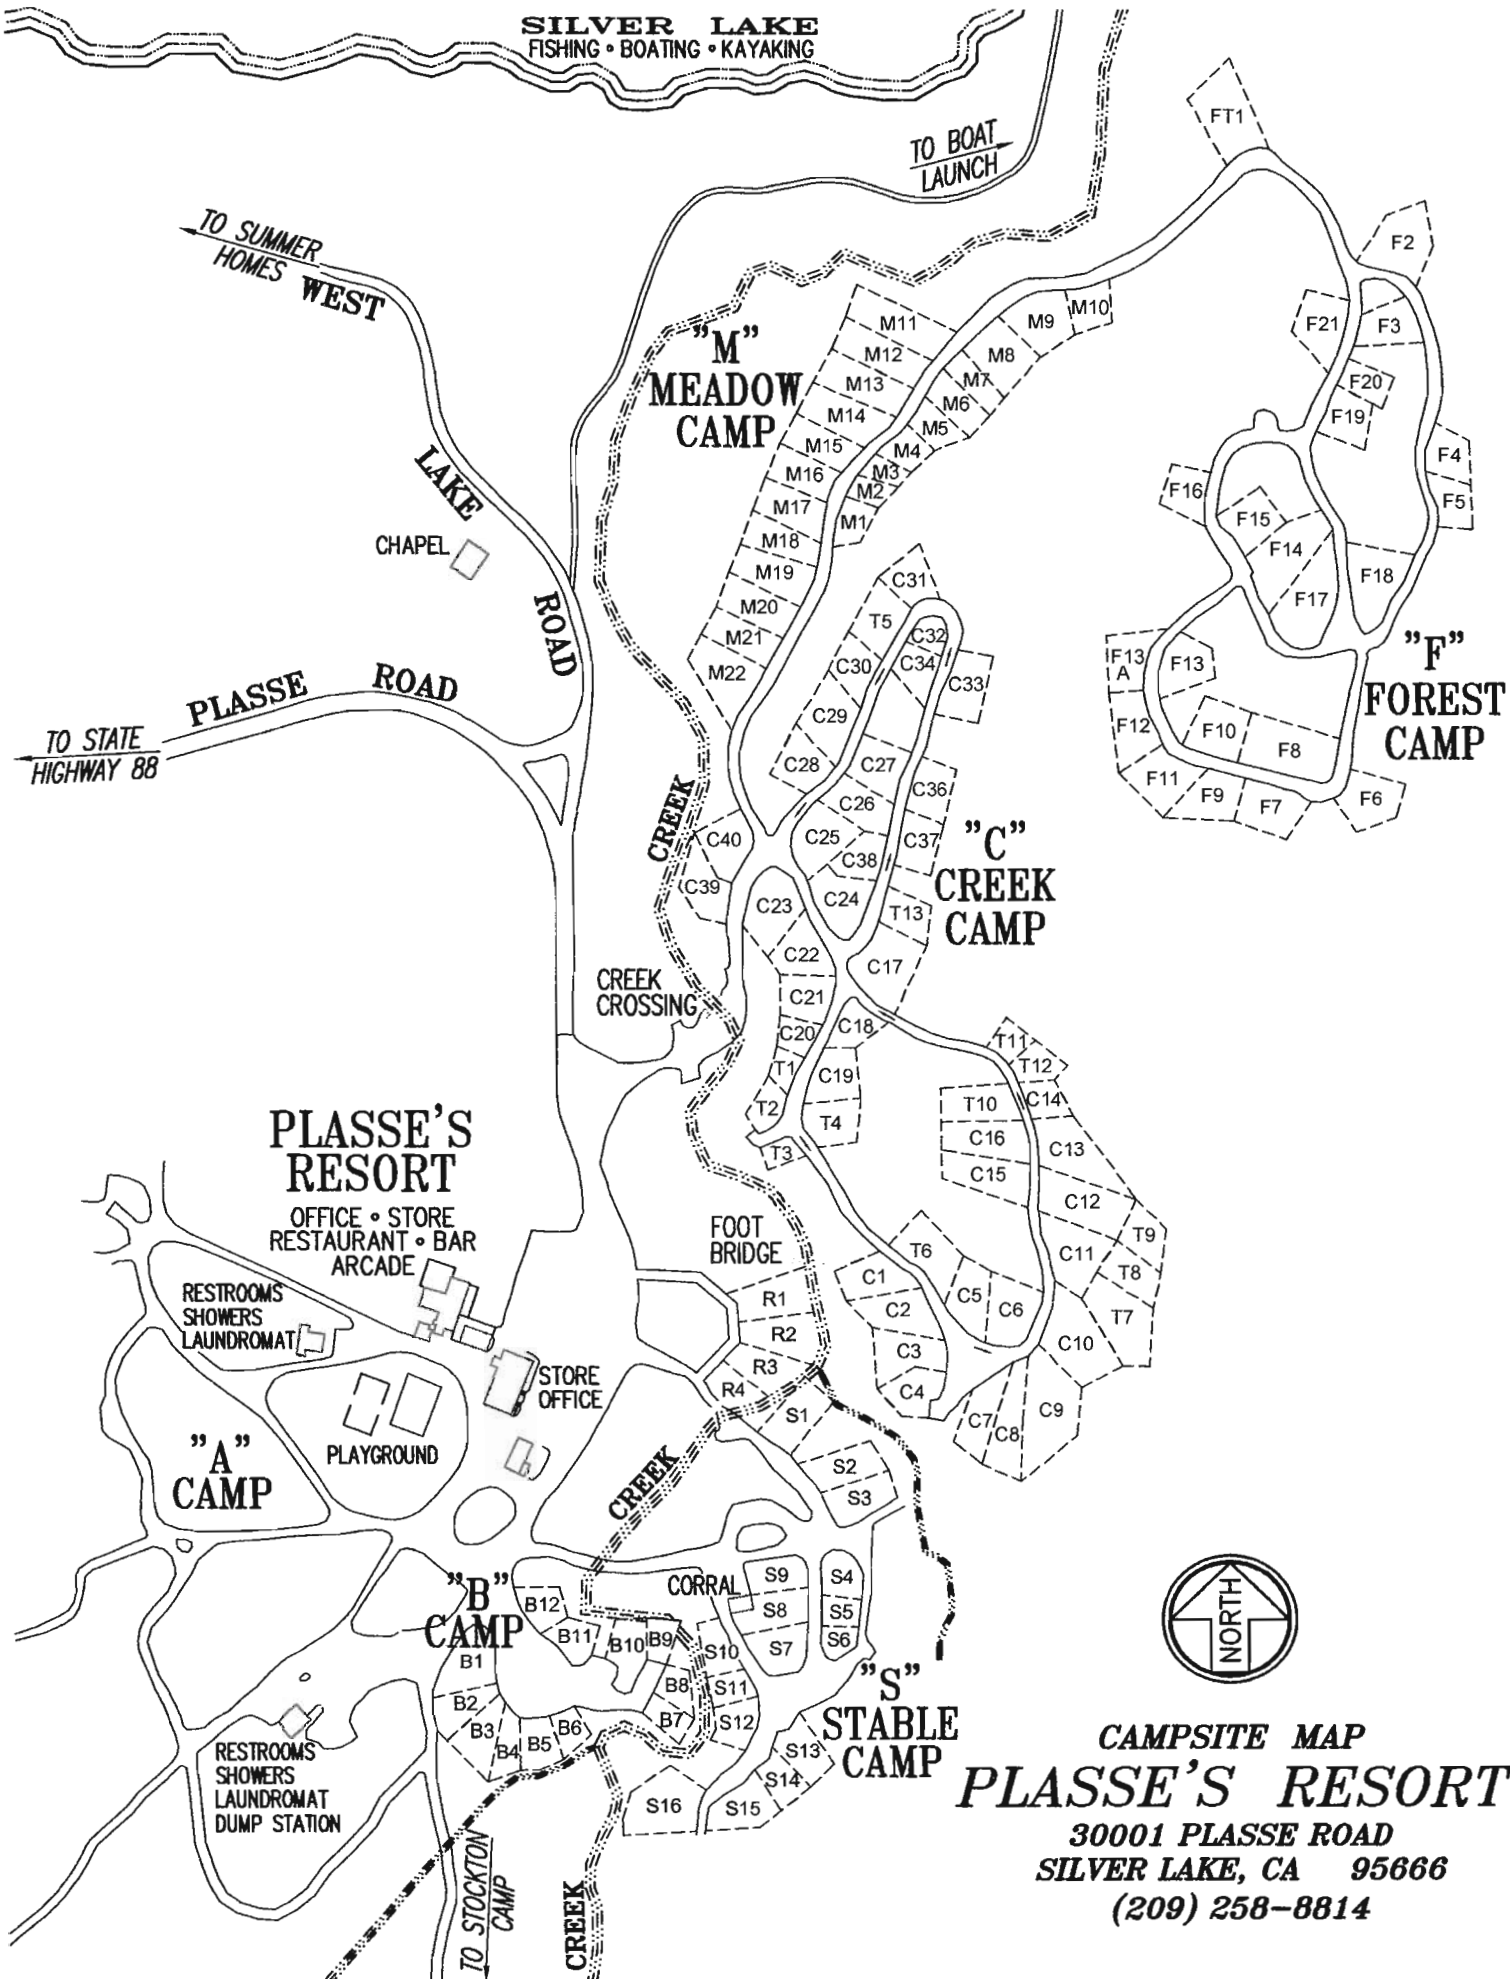

SILVER LAKE  
FISHING • BOATING • KAYAKING

**CAMPSITE MAP**  
**PLASSE'S RESORT**

3001 PLASSE ROAD  
SILVER LAKE, CA 95666  
(209) 258-8814